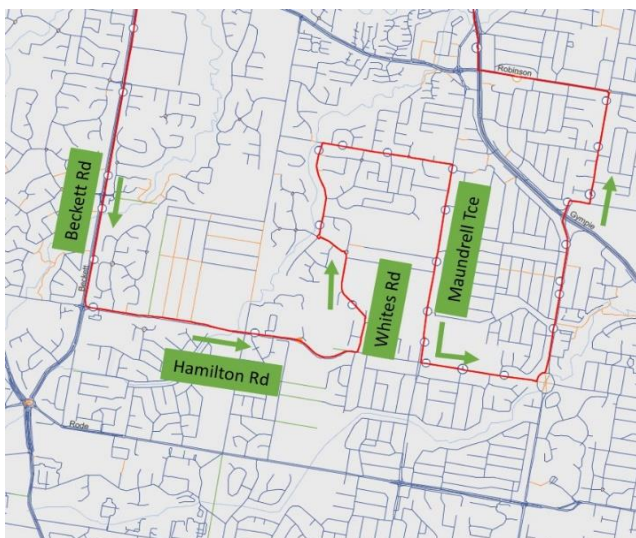

CHANGE NOTIFICATION. STARTING TERM 1 2021.

SCHOOL BUS 6840

Morning service

Thompson Bus Services

What is changing?

Bus 6840 will no longer travel any further south than Hamilton Road. Travelling south on Beckett Road, this bus will now turn left onto Hamilton Rd before turning left onto Whites Rd / Kenna Street and joining the current route.

The bus will run up to two minutes later prior to passing Craigslea SHS. **There is no change to the arrival time of this bus at Craigslea SHS or St Pauls School.**

Why is this happening?

No students regularly use this service along Rode Road (or Beckett Road / Maundrell Terrace south of Hamilton Road).

What do these changes mean?

- No students are affected as there are no regular boardings on the section of route being removed.
- Bus 6840 will service additional bus stops on Hamilton Road and Whites Rd/Kenna Street (stops #4007, #10031, #11202).

ARRIVAL TIMES AT SCHOOLS:

<i>School:</i>	<i>Time:</i>	<i>Bus stop location:</i>
Craigslea State High School	7:32am	Hamilton Rd bus stop outside school
St Paul's School	8:00am	Strathpine Rd bus stop outside school

NEW ROUTE MAP (southern section)